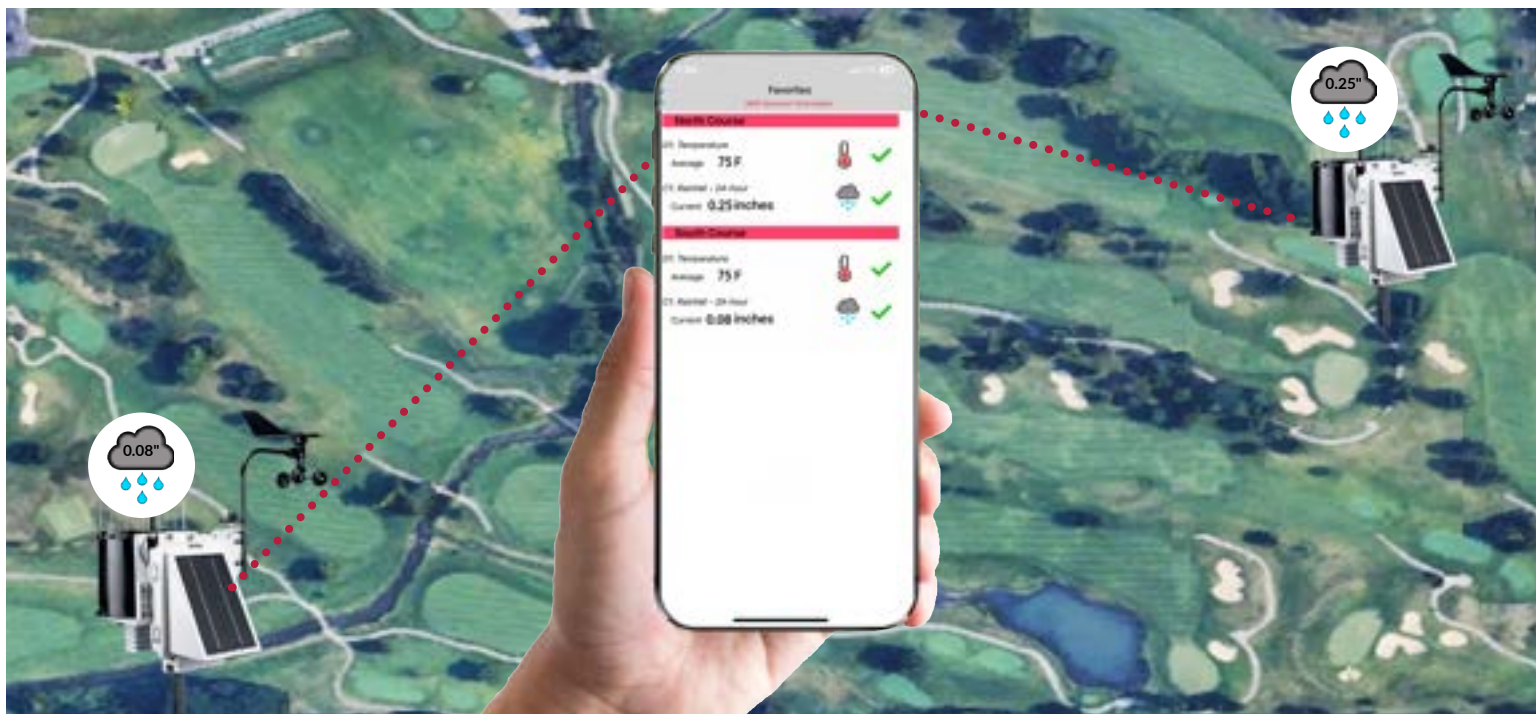

SAVE TIME AND PLAN YOUR DAY!

Through the WatchDog® app on our smartphones, we have information at our fingertips that has been a great help in our scheduling. We know what our conditions are and what to expect each day. Before leaving for the club each morning, I check the weather through the app. The app gives me information like rainfall, temperature and wind speed and lets us know what the day will bring. This information, along with a reasonably accurate weather forecast, arms us with the knowledge of how the day will shape up before it even begins.

Bill Schmit, Superintendent, Sawgrass Country Club, Sawgrass, FL

Add WatchDog Weather Stations strategically through your course to bring multiple data points directly to you.

The 3000 Series Wireless Weather Station Models are designed to give you the measurements you need to help make planning your irrigation activities for the day even easier. Check your course conditions before your feet hit the floor and know what the day will bring!

Our SpecConnect Cloud Service allows you to view all the data from your weather station, review preset reports and manipulate the data into customized reports that you create.

Our Turf Alert package sends texts to notify you of any rain events that may affect the course in real time based on the parameters you create within the alert.