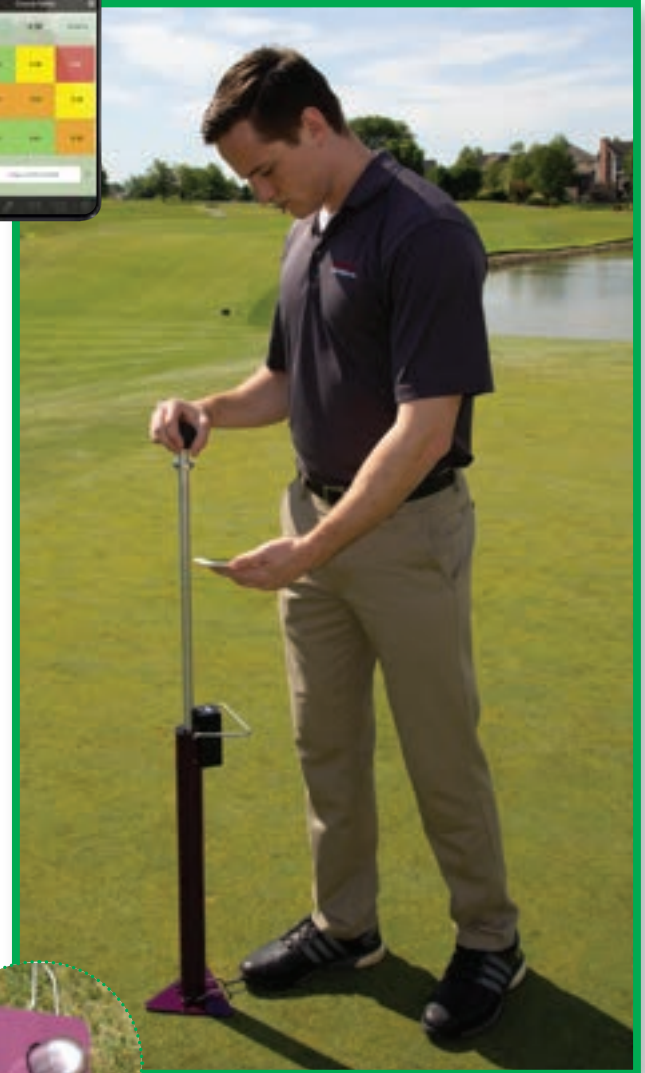

TRUFIRM SURFACE FIRMNESS METER

The FieldScout TruFirm offers a quick, easy and affordable method to measure the firmness of turf, bunker sands and other playing surfaces. Data acquired from the device allows turf management professionals to measure the relationship between the compaction of the soil and the moisture level to quantify safety and performance of playing conditions.

What Does it Measure?

Surface Firmness/Hardness (depth of impact in inches)

Common Applications

- All-in-one portable meter for evaluating impacts of cultural practices, play and environmental conditions on putting greens and other athletic surfaces
- Golf course greens, approaches, bunker sands and fairway landing areas for achievement of optimal surface performance and consistency
- Natural and artificial turf playing surfaces, infield dirt, turf and clay tennis courts, cricket pitches, bowling greens, racing tracks, etc.
- Track and trend data over time to better understand effects of turf inputs and optimize conditioning, playability and safety

Features & Benefits

- Built-in Display – immediate digital results on a conveniently located screen
- Easy to Use – simply raise and drop the hammer in one motion
- Objective Values – analyze and compare impact of environment and maintenance inputs on play
- Versatile Tool – perfect for golf courses and sports fields at schools, parks, etc.
- Self-Contained – one complete unit, no small pieces to keep track of or lose
- Very Affordable – designed to make measurement possible for every facility
- Bluetooth – wireless data collection with the FieldScout Mobile App and add satellite mapping with automatic cloud upload with SpecConnect FieldScout Pro

How Do You Access The Data?

- Hands free – instantly view data on your smartphone or tablet via FieldScout Mobile App
- Cloud – SpecConnect FieldScout Pro subscription automatically uploads data to your personal web portal to view enhanced mapping and reporting features

6490S - FieldScout TruFirm Turf Firmness Meter

PRODUCT SPECIFICATIONS

Range	0.1" to 1.5" (2.54mm to 38.1mm)
Resolution	0.01" at 1" to 1.5" (0.25mm at 25.3mm to 38.1mm)
Diameter of Hammer	1.68" (4.45cm)
Height	27" (69cm)
Weight	4.3lb (1.95kg)
Measurement Units	Depth of Travel (inches)
Power	2AA Batteries (included)