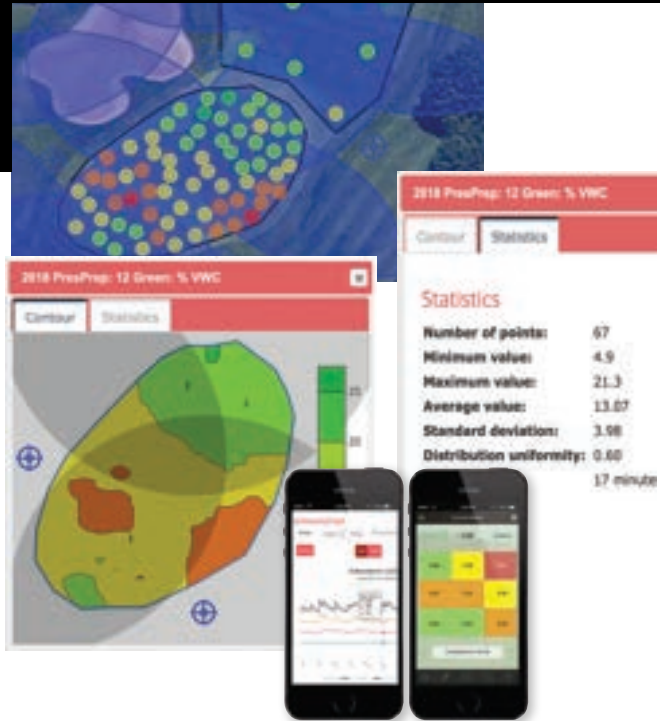

FieldScout Mobile

	Basic	Pro
Basic Grid Map	✓	✓
Change Number of Grid Zones	✓	✓
Customizable Google Map Image	✓	✓
Saves the Average Measurement by Zone	✓	✓
Email the Map/Results View	✓	✓
Freeform Notes		✓
Freeform Mode		✓
Guided Mode (Auto-Advancing through Zones)		✓
SpecConnect Data Sharing		✓
Auto-Upload to SpecConnect		✓
Add User Note or Comment to Individual Reading or Zone		✓
Irrigation/Soil Moisture Audit		✓

FieldScout Mobile App - FREE TO DOWNLOAD		
3035A	SpecConnect FieldScout Pro Subscription (1-year)	1-3 Devices*
3035B	SpecConnect FieldScout Pro Subscription (1-year)	4-7 Devices*
3035C	SpecConnect FieldScout Pro Subscription (1-year)	8+ Devices*

* "Devices" refers to the number of FieldScout TDR or TruFirm Devices that can be connected to the app per subscription